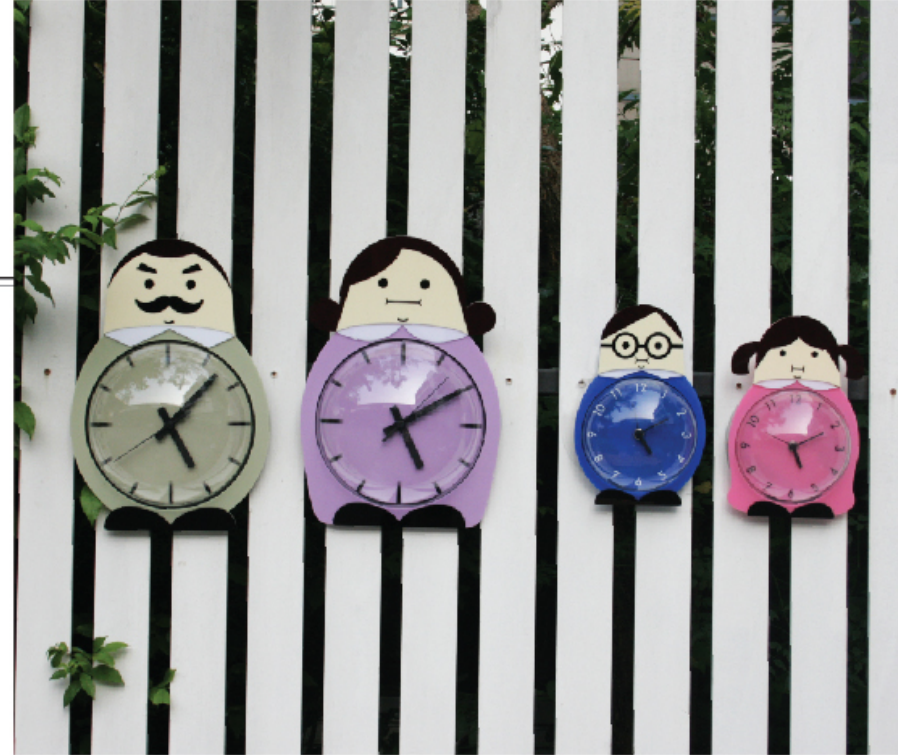

Big Family

The wall clock collection fat family was created for decorating in each member's own space. Daddy wall clock for dad's working room, Mommy wall clock for mom's kitchen, Boy and Girl wall clock for the children bedroom.

Kook Family

Family matters for both human and animals. The loving of mother to her little children brings out the warmth and care for mother to children as Kook-Kook and Jib-jib wall clock.

Available colour